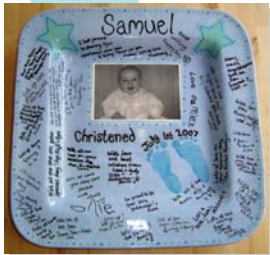

Souvenir items

Other options available at The Clay Studio include photo plates, christening or baby naming celebration items or personalised presents for the family.

The Clay Studio

First Impressions

At The Clay Studio we have a variety of options for capturing your baby or child's early years.

Create a lasting memento. These make ideal gifts for parents, grandparents and other family members.