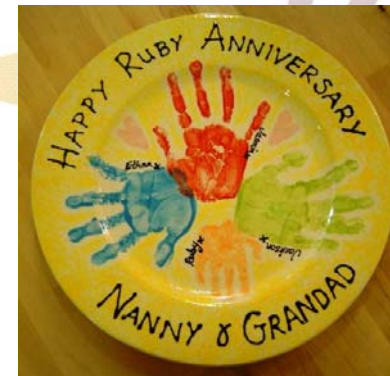

Painted Hand & Foot Prints

This allows you to paint the child's hand and footprints on almost any pottery item at The Clay Studio. Popular pieces are plates, mugs, photo frames and vases. A set of painted prints with a personal message makes a very special present for relatives or friends. The pieces are usually ready for collection within four days.

Price: £4.50 Studio Fee plus cost of bisque